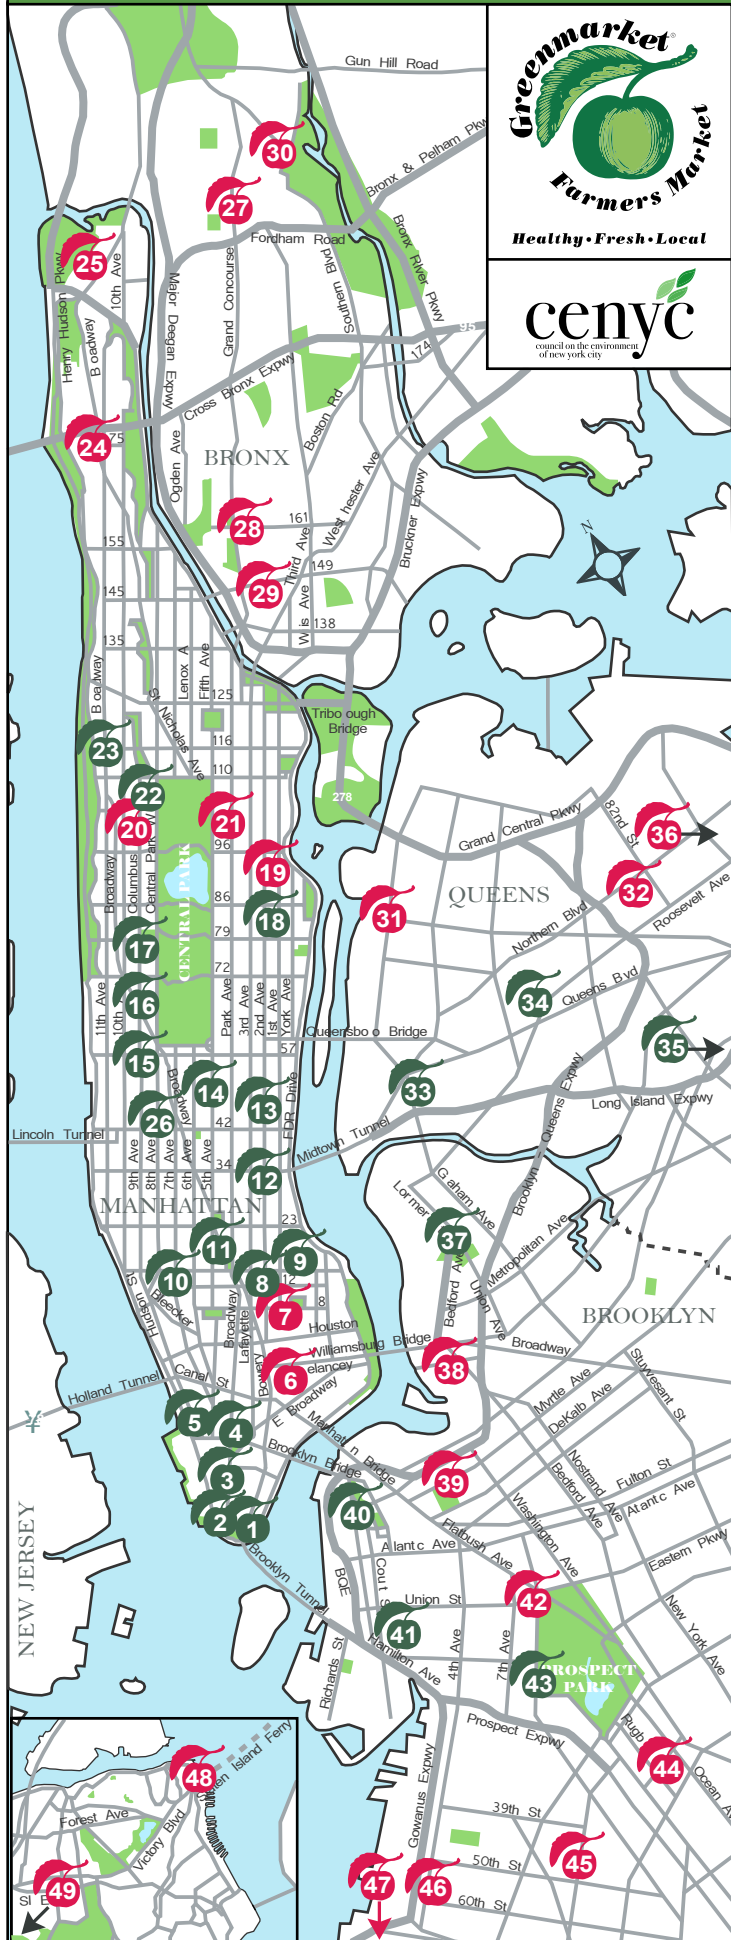

# GREENMARKET 2009

MANHATTAN					S	M	T	W	T	F	S
1. Staten Island Ferry/Whitehall	Inside Terminal Building	Year Round	8 - 7							T	F
2. Bowling Green	Broadway & Battery Place	Year Round	8 - 5							T	T
3. Zuccotti Park	Cedar St - Broadway & Church	April - Dec	8 - 6							T	T
4. City Hall Park	Broadway & Chambers	Jun - Dec	8 - 4							T	F
5. Tribeca	Greenwich St & Chambers	Apr - Dec Year Round	8 - 3							W	S
6. LES/Grand Street	Norfolk & Grand Sts	July - Nov	8 - 4	S							
7. Tompkins Square	E 7 St & Ave A	Year Round	8 - 6	S							
8. St. Mark's Church	E 10 St & 2 Ave	May 26 - Dec	8 - 7							T	
9. Stuyvesant Town	Stuyvesant Town Oval 14th St loop & Ave A	Jun - Nov	9:30-4	S							
10. Abingdon Square	W 12 St & 8th Ave	Year Round	8 - 2								S
11. Union Square	E 17 St & Broadway	Year Round	8 - 6							M	W
12. Murray Hill	2 Ave & E 33 St	Jun 27 - Nov	8 - 3								S
13. Dag Hammarskjold Plaza	E 47 St & 2 Ave	Year Round	8 - 4							W	
14. Rockefeller Center	Rockefeller Plaza - 50 St	July 29 - Sept 4	8 - 6							W	T
15. 57th Street	W 57 St & 9 Ave	April - Dec May 13 - Dec	8 - 6 8 - 6							W	S
16. Tucker Square	W 66 St & Columbus	Year Round	8 - 5							T	S
17. 77th Street	Columbus - W 77 & 79 Sts	Year Round	8 - 5	S							
18. 82nd St/St Stephens	E 82 St - 1st & York Ave	Jul 11 - Dec	9 - 3								S
19. 92nd Street	1st Ave - E 92 & 93 Sts	Jul - Nov	9 - 5	S							
20. 97th Street	W 97 St & Columbus	Year Round	8 - 2								F
21. Mt Sinai Hospital	E 99 St - Madison & Park Aves	Jul 8 - Nov	8 - 5							W	
22. Stranger's Gate	W 106 St & Central Pk W	Jun - Nov	8 - 3								S
23. Columbia	Broadway - W 114 & 115 Sts	Year Round	8 - 6	S						T	
24. 175th Street	W 175 St & Broadway	Jun 18 - Nov	8 - 6							T	
25. Inwood	Isham St - Seaman & Cooper	Year Round	8 - 3								S
26. Port Authority NY/NJ Bus Terminal	8th Ave & W 42nd Street inside North wing main concourse	Year Round	8 - 6								T
BRONX					S	M	T	W	T	F	S
27. Poe Park	Grand Concourse & 192 St	Jul - Nov	8 - 3							T	
28. Bronx Borough Hall	Grand Concourse & 161 St	Jun 30 - Nov	8 - 6							T	
29. Lincoln Hospital	149 St & Morris	Jul 7 - Nov	8 - 3							T	F
30. New York Botanical Garden	Kazimiroff Blvd - Bedford Pk & Moshulu inside NYBG Moshulu Gate	Jun 17 - Nov 11	9 - 5							W	
	Metro North parking lot	Jun 20 - Nov 14	8 - 4								S
QUEENS					S	M	T	W	T	F	S
31. Astoria	14 St - 31 Ave & 31 Rd	Jul 8 - Nov	8 - 3							W	
32. Jackson Heights	34 Ave - 77 & 78 Sts	Jun - Nov	8 - 3	S							
33. LIC/Hunter's Point	48 Ave btw Vernon & 5th St	Jul 11 - Nov	8 - 3								S
34. Sunnyside	Skillman - 42 & 43 Sts	Jun - Dec	8 - 4								S
35. Atlas Park/Glendale	Cooper Ave & 80 St inside shopping plaza	Jun - Nov	8 - 3								S
36. Corona	Roosevelt Ave & 103rd St	Jul 10 - Nov	8 - 5								F
BROOKLYN					S	M	T	W	T	F	S
37. Greenpoint - McCarren Park	Bedford & Lorimer	Year Round	8 - 3								S
38. Williamsburg	Havemeyer & Broadway	Jul 9 - Nov	8 - 4							T	
39. Fort Greene Park	Washington Pk & Dekalb	Year Round	8 - 5								S
40. Brooklyn Borough Hall	Court & Montague	Apr - Dec Year Round	8 - 6 8 - 6							T	T
41. Carroll Gardens	Carroll - Smith & Court	April 19 - Dec	8 - 4	S							
42. Grand Army Plaza	Flatbush & Prospect Park W	Year Round	8 - 4								S
43. Windsor Terrace	Prospect Pk W & 15 St	May - Nov	8 - 3							W	
44. Cortelyou	Cortelyou & Rugby Rds	Year Round	8 - 4	S							
45. Borough Park	14th Ave - 49 & 50 Sts	Jul 9 - Nov	8 - 3								T
46. Sunset Park	4th Ave - 59 & 60 Sts	Jul 11 - Nov	8 - 3								S
47. Bay Ridge	3rd Ave & 95 St	May - Nov	8 - 3								S
STATEN ISLAND					S	M	T	W	T	F	S
48. St. George	St Marks & Hyatt St	May - Nov	8 - 2								S
49. Staten Island Mall	Richmond Ave Entrance Parking Lot	May - Nov	8 - 4								S